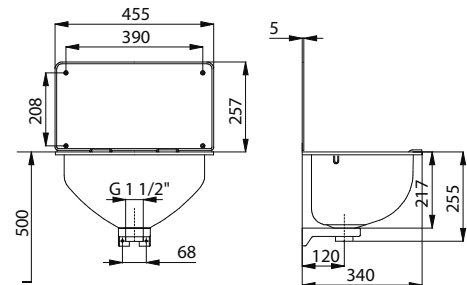

SLVN 01

Supply Specification:

SLVN 01 – supply No. 98010 stainless steel cleaner's sink; splash-back; grating; overflow set; siphon; mounting set

Dimensions:

Characteristics:

- stainless steel wall hung cleaner's sink
- with splash-back and grating
- material CrNi 18/10 (AISI-304)
- brushed finish

SLVN 04

Supply Specification:

SLVN 04 – supply No. 98040 stainless steel cleaner's sink; splash-back; grating; siphon; mounting set

Dimensions:

Characteristics:

- stainless steel wall hung cleaner's sink
- with splash-back and grating
- material CrNi 18/10 (AISI-304)
- brushed finish

SLVN 05

Supply Specification:

SLVN 05 – supply No. 98050 stainless steel cleaner's sink; splash-back; grating; siphon; mounting set

Dimensions:

Stainless Steel Cleaner's Sinks