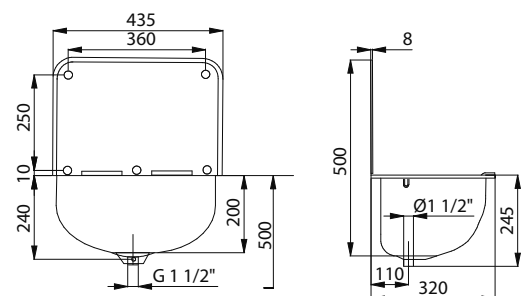

SLVN 04

Supply Specification:

SLVN 04 – supply No. 98040 stainless steel cleaner's sink; splash-back; grating; siphon; mounting set

Dimensions:

Characteristics:

- stainless steel wall hung cleaner's sink
- with splash-back and grating
- material CrNi 18/10 (AISI-304)
- brushed finish

SLVN 05

Supply Specification:

SLVN 05 – supply No. 98050 stainless steel cleaner's sink; splash-back; grating; siphon; mounting set

Dimensions:

Stainless Steel Cleaner's Sinks