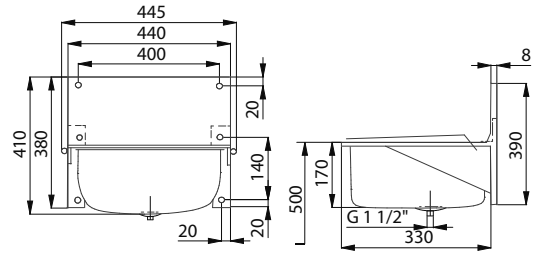

SLVN 01

Supply Specification:

SLVN 01 – supply No. 98010 stainless steel cleaner's sink; splash-back; grating; overflow set; siphon; mounting set

Dimensions:

Characteristics:

- stainless steel wall hung cleaner's sink
- with splash-back and grating
- material CrNi 18/10 (AISI-304)
- brushed finish

SLVN 04

Supply Specification:

SLVN 04 – supply No. 98040 stainless steel cleaner's sink; splash-back; grating; siphon; mounting set

Dimensions:

Characteristics:

- stainless steel wall hung cleaner's sink
- with splash-back and grating
- material CrNi 18/10 (AISI-304)
- brushed finish

SLVN 05

Supply Specification:

SLVN 05 – supply No. 98050 stainless steel cleaner's sink; splash-back; grating; siphon; mounting set

Dimensions:

Stainless Steel Cleaner's Sinks