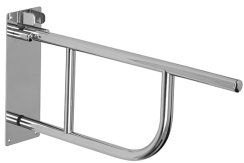

Stainless Steel Hand Rails

Stainless Steel Folding Chair

SLZM 01

SLZM 01 – supply No. 49010
stainless steel folding hand rail,
length 550 mm, polished finish
SLZM 01X – supply No. 49014
stainless steel folding hand rail,
length 550 mm, brushed finish
SLZM 01D – supply No. 49011
stainless steel folding hand rail,
length 830 mm, polished finish
SLZM 01DX – supply No. 49015
stainless steel folding hand rail,
length 830 mm, brushed finish

SLZM 03

SLZM 03 – supply No. 49030
stainless steel solid hand rail,
length 550 mm, polished finish
SLZM 03X – supply No. 49034
stainless steel solid hand rail,
length 550 mm, brushed finish
SLZM 03D – supply No. 49031
stainless steel solid hand rail,
length 900 mm, polished finish
SLZM 03DX – supply No. 49035
stainless steel solid hand rail,
length 900 mm, brushed finish

SLZM 03S

SLZM 03S – supply No. 49032
stainless steel folding hand rail,
length 550 mm, polished finish
SLZM 03SX – supply No. 49036
stainless steel folding hand rail,
length 550 mm, brushed finish
SLZM 03SD – supply No. 49033
stainless steel folding hand rail,
length 830 mm, polished finish
SLZM 03SDX – supply No. 49037
stainless steel folding hand rail,
length 830 mm, brushed finish

SLZM 03DXP

SLZM 03DP – supply No. 49038
stainless steel solid hand rail with toilet
paper holder, length 900 mm,
polished finish
SLZM 03DXP – supply No. 49039
stainless steel solid hand rail with toilet
paper holder, length 900 mm,
brushed finish
SLZM 03SDP – supply No. 49033
stainless steel folding hand rails with
toilet paper holder, length 830 mm,
polished finish
SLZM 03SDXP – supply No. 39032
stainless steel folding hand rails with
toilet paper holder, length 830 mm,
brushed finish